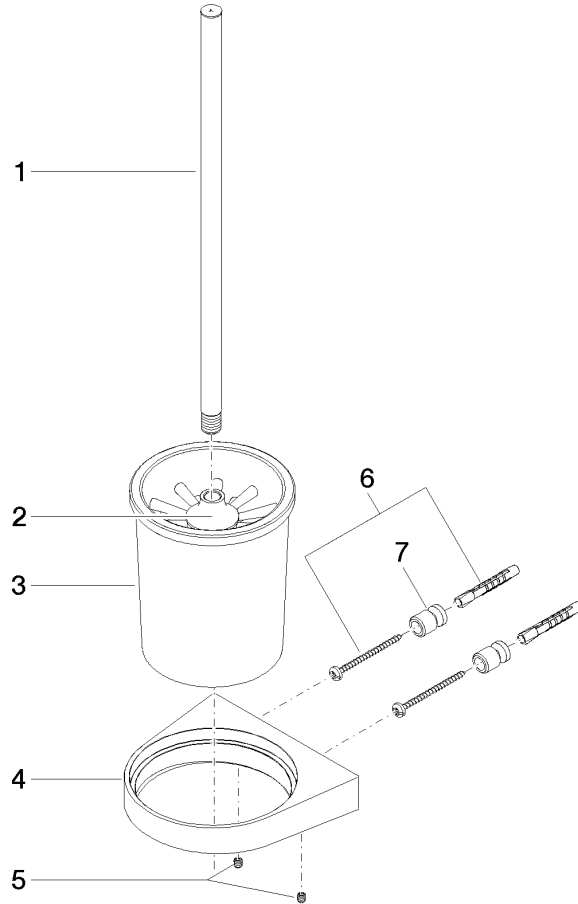

83 900 970

- crystal glass
- brush, matte black
- width 126mm
- height 415 mm
- 120mm projection

Fits: CL.1, LISSÉ, META

	Chrome	83 900 970-00
	Brushed Platinum	83 900 970-06
	Dark Chrome	83 900 970-19
	Light Gold	83 900 970-26
	Brushed Light Gold	83 900 970-27
	Brushed Durabrass (23kt Gold)	83 900 970-28
	Matte Black	83 900 970-33
	Brushed Bronze	83 900 970-42
	Brushed Champagne (22kt Gold)	83 900 970-46
	Champagne (22kt Gold)	83 900 970-47
	Brushed Chrome	83 900 970-93
	Brushed Dark Platinum	83 900 970-99

83 900 970

mm [inches]

83 900 970

Parts for other finishes can be found here: [Brushed Platinum](#)

Spare parts list

No.	Item Number	Name	Quantity used	Delivery time
1	90 20 97 507 00-00	handle	1	10
2	90 18 50 601 00 90	brush	1	2
3	90 90 04 008 00 82	glass	1	2
4	08 17 97 506-00	holder	1	10
5	90 31 11 030 00 90	pin	2	2
6	05 17 20 726 02 90	fixing set	1	2
7	08 17 20 726 90	holder	2	2