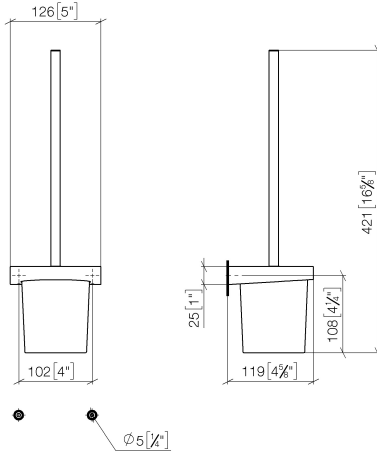

83 900 970

- crystal glass
- brush, matte black
- width 126mm
- height 415 mm
- 120mm projection

Fits: CL.1, LISSÉ, META

	Chrome	83 900 970-00
	Brushed Platinum	83 900 970-06
	Dark Chrome	83 900 970-19
	Light Gold	83 900 970-26
	Brushed Light Gold	83 900 970-27
	Brushed Durabrass (23kt Gold)	83 900 970-28
	Matte Black	83 900 970-33
	Brushed Bronze	83 900 970-42
	Brushed Champagne (22kt Gold)	83 900 970-46
	Champagne (22kt Gold)	83 900 970-47
	Brushed Chrome	83 900 970-93
	Brushed Dark Platinum	83 900 970-99

83 900 970

mm [inches]

83 900 970

Parts for other finishes can be found here: [Brushed Platinum](#)

Spare parts list

No.	Item Number	Name	Quantity used	Delivery time
1	90 20 97 507 00-00	handle	1	10
2	90 18 50 601 00 90	brush	1	2
3	90 90 04 008 00 82	glass	1	2
4	08 17 97 506-00	holder	1	10
5	90 31 11 030 00 90	pin	2	2
6	05 17 20 726 02 90	fixing set	1	2
7	08 17 20 726 90	holder	2	2